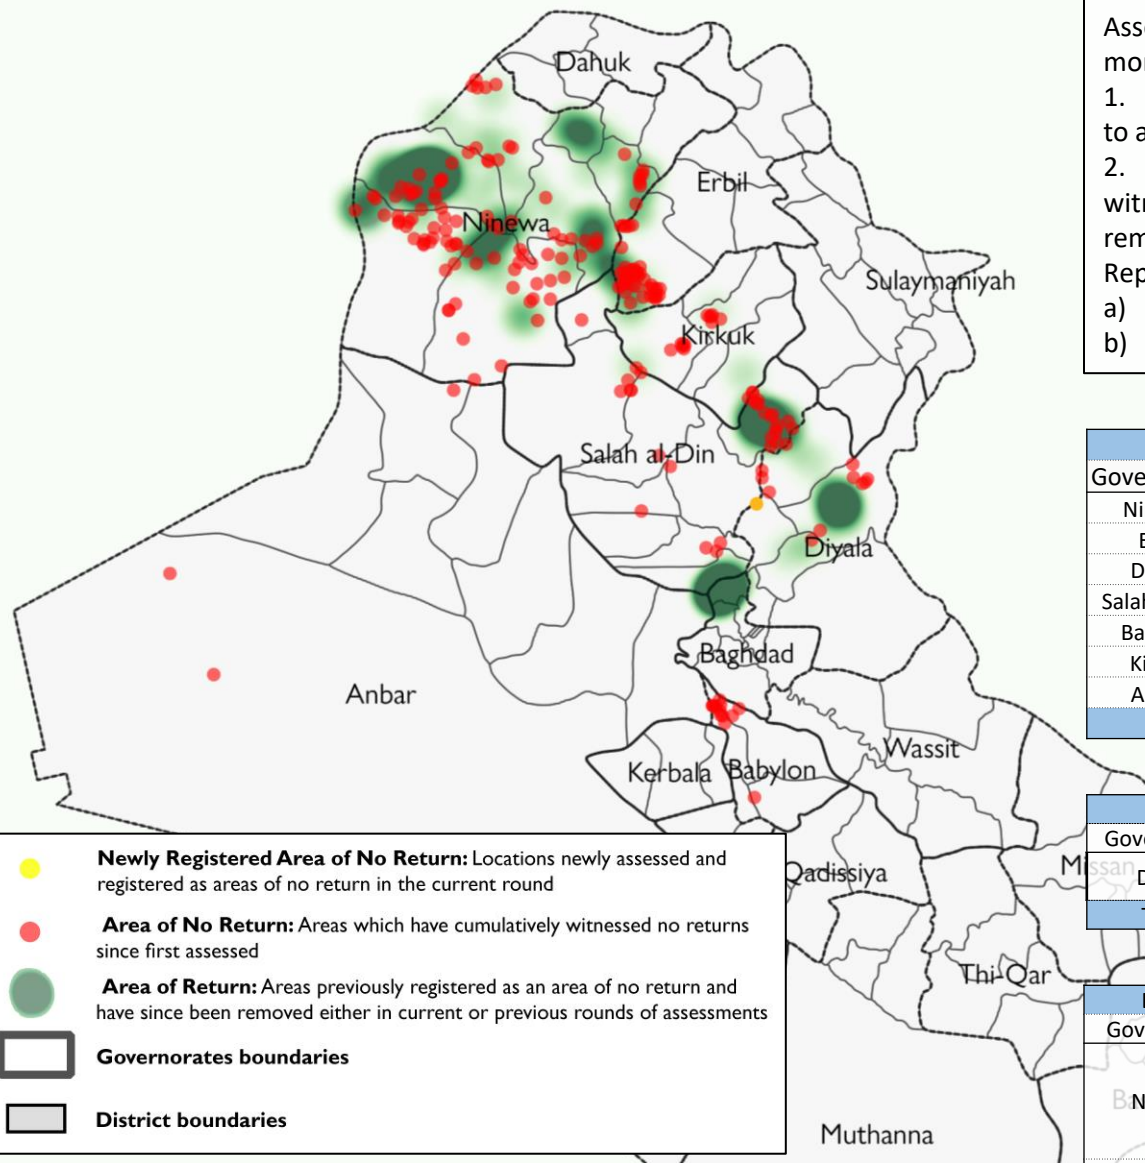

Areas of No Return - December 2020

Assessments of Areas of No Return began in August 2018, updated every two months. For each update:

1. New locations may be registered as no return as they become known to assessment teams.
2. Locations of no return may be removed from the list if they have witnessed returns since the last round. Once a location is removed, they remain off the list.

Reported reasons for no return fall into two main categories

- a) Security reasons, including instability or inaccessibility
- b) Housing damage and lack of services and infrastructure

Summary of Areas of No Return			
Governorate	No. of Districts	No. of Sub-districts	No. of locations with no return
Ninewa	6	14	98
Erbil	1	3	45
Diyala	3	4	40
Salah Al-Din	7	12	32
Babylon	1	2	13
Kirkuk	2	2	11
Anbar	1	2	2
7	21	39	241

Newly Registered Areas of No Return in this Round				
Governorate	District	Sub-District	Number of locations	Locations
Diyala	Al-Khalis	Al A'dheem	1	Al Hataween village
Total	1	1	1	

Locations removed from list of 'No Returns' after witnessing returns since last round			
Governorate	District	Sub-District	Locations
Ninewa	Al-Ba'aj	Markaz Al-Ba'aj	3
		Qahtaniya	2
	Sinjar	Markaz Sinjar	1
Salah Al-Din	Tuz Khurmatu	Qerawan	1
		Al-Amerli	1
	Al-Shirqat	Suleiman Beg	1
Kirkuk	Kirkuk	Markaz Al-Shirqat	1
		Al-Multaqa	1
3	5	8	11

- **Newly Registered Area of No Return:** Locations newly assessed and registered as areas of no return in the current round
- **Area of No Return:** Areas which have cumulatively witnessed no returns since first assessed
- **Area of Return:** Areas previously registered as an area of no return and have since been removed either in current or previous rounds of assessments
- Governorates boundaries**
- District boundaries**